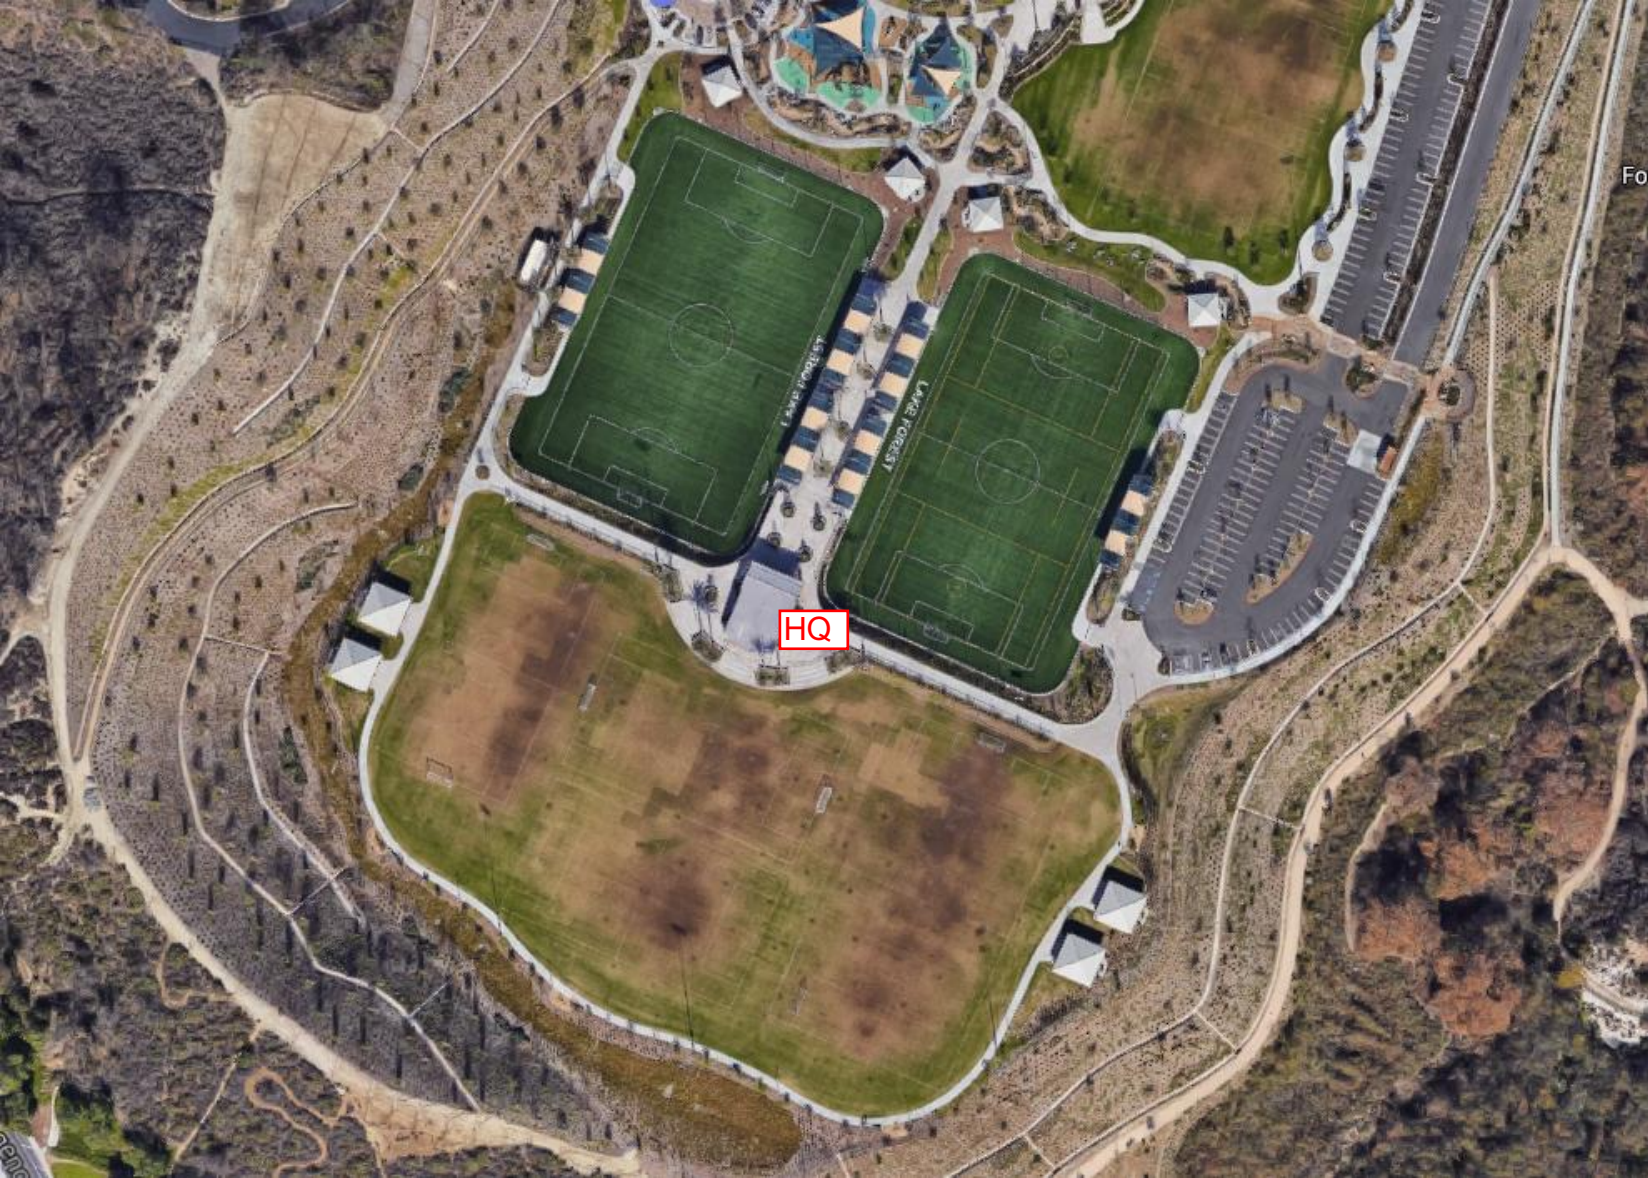

Lake Forest Sports Park

Lake Forest Sports Park – HQ Detail

Team Check-in
(Sat am only)

Snack
Stand

Score
Keeping

HQ

First
Aid

Referees